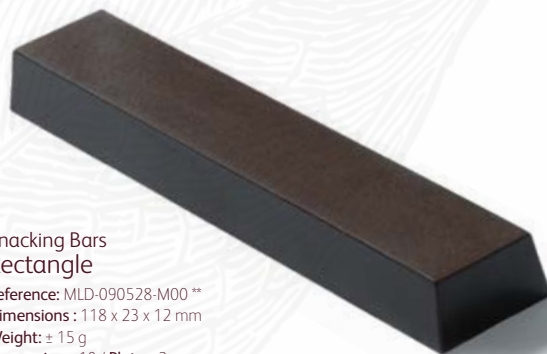

Snacking Bars
Rectangle

Reference: MLD-090528-M00 **
Dimensions: 118 x 23 x 12 mm
Weight: ± 15 g
Impressions: 10 / Plates: 2